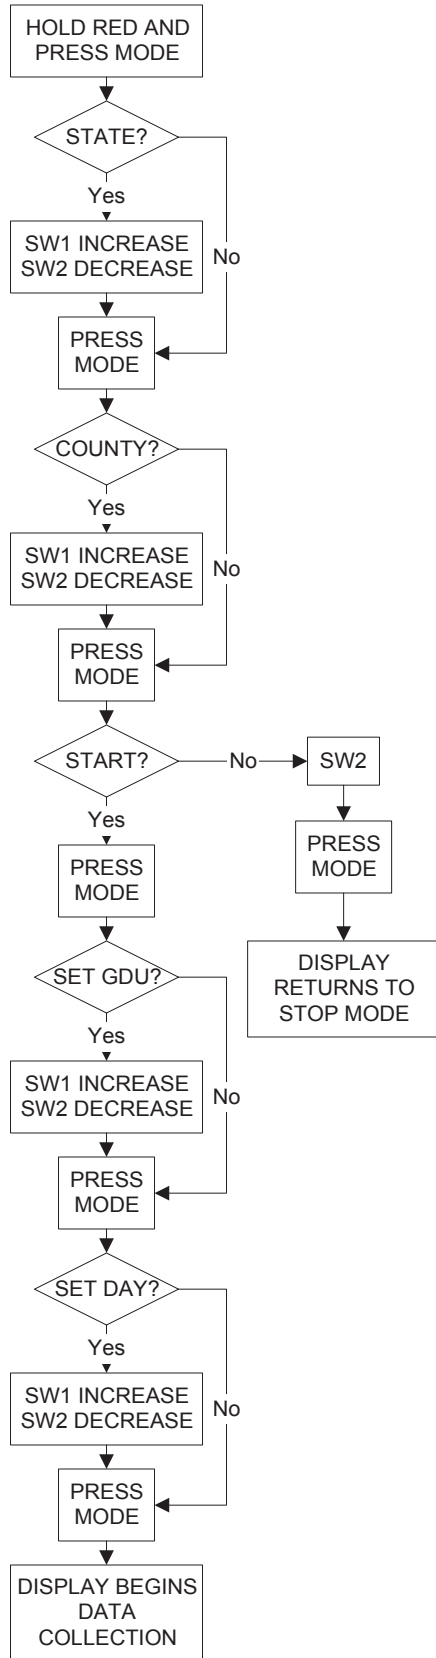

TO SET UP AND START DATA COLLECTION