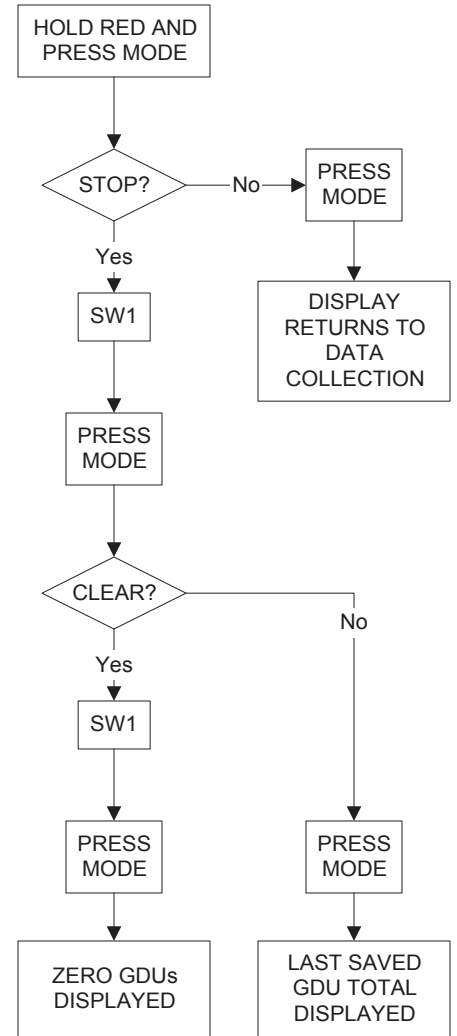

TO STOP DATA COLLECTION

Programming Diagram